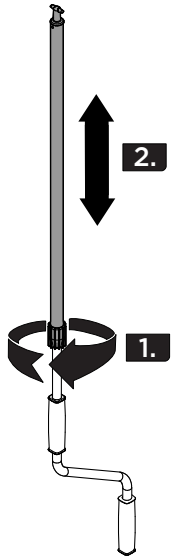

CLOSED

OPEN

CLOSED

1

A